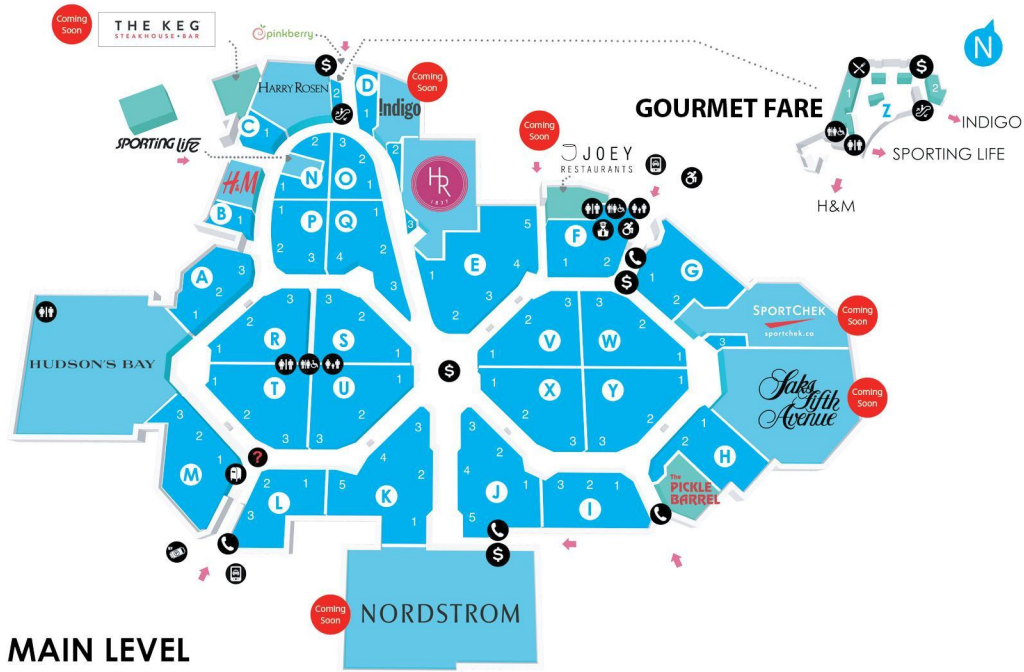

CF Sherway Gardens

- Accessibility
- ATM
- Escalator
- Telephone
- Post Office (Shoppers)
- Food Court
- Security
- Guest Services
- Valet Parking
- Washroom
- Mobile Taxi
- Family Washroom
- Handicap Washroom

Cards, Stationery and Gifts

- W3 Calendar Club
- M1 Shoppers Drug Mart
- L2 Swarovski

Children's Apparel

- U1 abercrombie
- T2 Gymboree
- X1 J. Crew
- Sporting Life
- G2 The Children's Place

Dept. Stores and Supermarkets

- Hudson's Bay

Electronics, Computers and Telephones

- V3 Apple
- X3 Bell World
- X1 Cellicon
- Y3 EB Games
- H2 Fido (Kiosk)
- T2 Rogers
- C1 Samsung-(Coming Soon)
- J4 Tbooth Wireless
- X2 Telus
- K2 Virgin Mobile
- E4 Wind Mobile (Kiosk)
- U2 WIRELESSWAVE
- M2 WOW! mobile boutique

Fashion Accessories

- S2 Aldo Accessories
- U3 American Apparel
- W2 Bitter Sweet
- J3 Cl Opticians
- J2 Fossil
- J4 Legs Beautiful
- I3 Lenscrafters
- K2 Lids
- P3 Michael Kors
- V1 People's Jewellers
- T2 Sunglass Hut
- W3 Sunglass Hut
- Q3 Uno de 50

Fashion Dept. Store

- Holt Renfrew
- Saks Fifth Avenue - Coming Soon

Gourmet Fare

- Z1 Amaya Express
- Z2 Big Smoke Burger
- Z2 Bourbon St. Grill
- Z2 Chipotle
- Z1 Cultures
- Z1 Jimmy the Greek
- Z1 McDonald's
- Z1 New York Fries
- Z1 Subway

- Z1 Szechuan Express
- Z1 Teriyaki Experience
- Z1 Thai Express
- Z1 Tim Hortons
- Z2 Umi Sushi & Teriyaki

Footwear

- R3 Aldo
- U3 Browns
- M3 Call it Spring
- O2 Davids
- N2 Duet
- V1 ECCO
- P1 Geox
- K4 Geox Apparel
- W3 Johnston & Murphy
- R2 Little Burgundy
- E1 Loding
- R2 Nine West
- S3 Ron White
- I2 Soft Moc
- N Sporting Life
- B1 Steve Madden
- S2 Stuart Weitzman
- W1 Town Shoes
- X2 Vince Camuto

Health and Beauty

- Q3 Aveda
- X3 Bath & Body Works
- J2 Body Shop
- J3 Cl Opticians
- X3 Caryl Baker Visage
- H2 Crabtree & Evelyn
- T1 General Nutrition Centre
- S2 Kiehl's Since 1851
- D2 L'Occitane
- I3 Lenscrafters
- X2 Lush Fresh Handmade Cosmetics
- J3 MAC
- D3 Saje Natural Wellness
- K5 Sephora
- J3 The Face Shop
- Y1 Tonic
- Y3 Trade Secrets
- Y2 Your Good Health Store

Housewares, Home Furnishings & Decor

- A3 Le Creuset
- C1 Nespresso
- F2 Pottery Barn
- F1 Pottery Barn Kids
- Q4 Williams-Sonoma

Jewellery

- U2 Ben Moss Jewellers
- O2 Chopard
- E2 De Beers
- K3 European Jewellery

- K4 Kilo Jewels
- O2 L'Oro Jewellery
- N2 Maison Birks
- D2 Michael Hill
- O2 Omega
- Y2 Pandora
- V1 People's Jewellers
- L2 Swarovski
- X1 Thomas Sabo
- S3 Tiffany & Co.
- P2 Watch It!

Ladies Apparel

- U3 American Apparel
- M2 American Eagle Outfitters
- O1 Andrews
- V2 Ann Taylor
- S1 Aritzia
- V1 BCBGMAXAZRIA
- T3 Danier
- T3 Dynamite
- H1 Forever 21
- D1 Free People
- J1 Honey
- R3 Honey
- Y3 Jean Machine
- Q3 Judith & Charles
- W3 La Senza
- E4 Laura / Laura Petites
- E5 Laura Plus
- J4 Legs Beautiful
- R1 M - Coming Soon
- R2 Marciano
- W3 Melanie Lyne
- V2 Mendocino
- P3 Michael Kors
- K2 Rinascimento
- N Sporting Life

Leather & Luggage

- H2 Bentley
- P2 Coach
- T3 Danier
- P2 TUMI

Men's Apparel

- U3 American Apparel
- M2 American Eagle Outfitters
- T3 Danier
- Harry Rosen
- Y3 Jean Machine
- E1 Loding

- H2 Long Island
- N Sporting Life
- W1 Tip Top
- J5 Tip Top Tailoring
- A1 TOPMAN
- E4 Tuxedo Junction

Music & Videos

- T2 HMV

Personal Care & Health Service

- A3 Curio Hair + Body
- U2 Folino's Hair Grooming Centre
- L1 General Nutrition Centre
- T2 Total Image